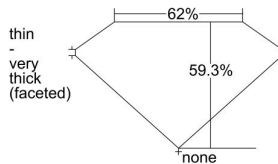

GIA®

FACSIMILE

GIA REPORT 7362152490

Verify this report at GIA.edu

GIA NATURAL DIAMOND DOSSIER®

October 15, 2020
GIA Report Number 7362152490
Shape and Cutting Style ..... Heart Brilliant
Measurements ..... 4.03 x 4.66 x 2.76 mm

GRADING RESULTS

Carat Weight ..... 0.31 carat
Color Grade ..... G
Clarity Grade S11

ADDITIONAL GRADING INFORMATION

Polish ..... Excellent
Symmetry ..... Good
Fluorescence ..... None
Clarity Characteristics ..... Feather, Cloud, Crystal
Inscription(s): GIA 7362152490

PROPORTIONS

Profile not to actual proportions

GRADING SCALES

GIA COLOR SCALE		GIA CLARITY SCALE	
COLORLESS	D	VERY VERY SLIGHTLY INCLUDED	FLAWLESS
	E		INTERNALLY FLAWLESS
	F		VVS₁
	G		VVS₂
	H		VS₁
	I		VS₂
	J		S1
	K		S2
	L		I₁
	M		I₂
NEAR COLORLESS	N	SLIGHTLY INCLUDED	I₃
	O		
	P		
	Q		
FAINT	R	INCLUDED	
	S		
	T		
	U		
VERT LIGHT	V		
	W		
	X		
	Y		
COLORLESS	Z