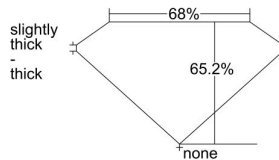

GIA®

FACSIMILE

GIA REPORT

7358341140

Verify this report at GIA.edu

GIA NATURAL DIAMOND DOSSIER®

July 17, 2020
GIA Report Number 7358341140
Shape and Cutting Style ..... **Cut-Cornered Rectangular Modified Brilliant**
Measurements ..... 5.37 x 4.16 x 2.71 mm

GRADING RESULTS

Carat Weight ..... 0.50 carat
Color Grade ..... D
Clarity Grade ..... Internally Flawless

ADDITIONAL GRADING INFORMATION

Polish ..... Excellent
Symmetry ..... Very Good
Fluorescence ..... None
Clarity Characteristics ..... Minor Details of Polish
Inscription(s): GIA 7358341140

PROPORTIONS

Profile not to actual proportions

GRADING SCALES

GIA COLOR SCALE		GIA CLARITY SCALE			
COLORLESS	D	VERY VERY SLIGHTLY INCLUDED	FLAWLESS		
	E		INTERNALLY FLAWLESS		
	F	VERY SLIGHTLY INCLUDED	VVS₁		
	G		VVS₂		
	H		VS₁		
	NEAR COLORLESS	I	SLIGHTLY INCLUDED	VS₂	
		J		SI₁	
		FAINT	K	INCLUDED	SI₂
			L		I₁
			M		I₂
VERTICALLY LIGHT	N	INCLUDED	I₃		
	O				
	P				
	Q				
	R				
LIGHT	S				
	T				
	U				
	V				
	W				
	X				
	Y				
	Z