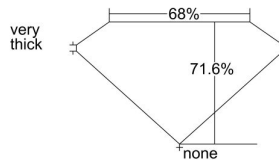

GIA®

FACSIMILE

GIA REPORT

7353917925

Verify this report at GIA.edu

GIA NATURAL DIAMOND DOSSIER®

September 10, 2020
GIA Report Number 7353917925
Shape and Cutting Style ..... **Square Modified Brilliant**
Measurements ..... 5.22 x 5.09 x 3.64 mm

GRADING RESULTS

Carat Weight ..... 0.90 carat
Color Grade ..... H
Clarity Grade VS1

ADDITIONAL GRADING INFORMATION

Polish ..... Excellent
Symmetry ..... Good
Fluorescence ..... None
Clarity Characteristics..... **Crystal, Cloud, Indented Natural**
Inscription(s): GIA 7353917925

PROPORTIONS

Profile not to actual proportions

GRADING SCALES

GIA COLOR SCALE		GIA CLARITY SCALE		
COLORLESS	D	VERY VERY SLIGHTLY INCLUDED	FLAWLESS	
	E		INTERNALLY FLAWLESS	
	F	VERY SLIGHTLY INCLUDED	VVS₁	
	G		VVS₂	
	NEAR COLORLESS	H	SLIGHTLY INCLUDED	VS₁
		I		VS₂
	FAINT	J	INCLUDED	SI₁
		K		SI₂
		L	INCLUDED	I₁
		M		I₂
N		I₃		
VERT LIGHT		O	INCLUDED	
		P		
		Q		
	R			
	S			
	T			
LIGHT	U			
	V			
	W			
	X			
	Y			
	Z