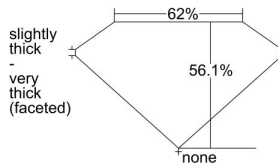

GIA®

FACSIMILE

GIA REPORT 7348441063

Verify this report at GIA.edu

GIA NATURAL DIAMOND DOSSIER®

December 31, 2019
GIA Report Number 7348441063
Shape and Cutting Style ..... Heart Brilliant
Measurements ..... 4.60 x 5.10 x 2.86 mm

GRADING RESULTS

Carat Weight ..... 0.40 carat
Color Grade ..... G
Clarity Grade VS1

ADDITIONAL GRADING INFORMATION

Polish ..... Excellent
Symmetry ..... Very Good
Fluorescence ..... Faint
Clarity Characteristics ..... Feather, Pinpoint
Inscription(s): GIA 7348441063

PROPORTIONS

Profile not to actual proportions

GRADING SCALES

GIA COLOR SCALE		GIA CLARITY SCALE			
COLORLESS	D	VERY VERY SLIGHTLY INCLUDED	FLAWLESS		
	E		INTERNALLY FLAWLESS		
	F		VVS₁		
	NEAR COLORLESS	G	VERY SLIGHTLY INCLUDED	VVS₂	
		H		VS₁	
		FAINT	I	SLIGHTLY INCLUDED	VS₂
			J		SI₁
			K		SI₂
	LIGHT	L	INCLUDED	I₁	
		M		I₂	
N		I₃			
O					
P					
Q					
R					
S					
T					
U					
V					
W					
X					
Y					
Z