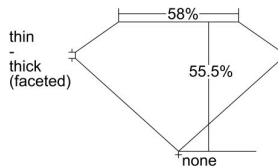

GIA®

FACSIMILE

GIA REPORT

7348118818

Verify this report at GIA.edu

GIA NATURAL DIAMOND DOSSIER®

November 18, 2019
GIA Report Number 7348118818
Shape and Cutting Style ..... Heart Brilliant
Measurements ..... 4.78 x 5.12 x 2.84 mm

GRADING RESULTS

Carat Weight ..... 0.40 carat
Color Grade ..... E
Clarity Grade VVS1

ADDITIONAL GRADING INFORMATION

Polish ..... Excellent
Symmetry ..... Excellent
Fluorescence ..... None
Clarity Characteristics ..... Cloud, Feather
Inscription(s): GIA 7348118818

PROPORTIONS

Profile not to actual proportions

GRADING SCALES

GIA COLOR SCALE		GIA CLARITY SCALE			
COLORLESS	D	VERY VERY SLIGHTLY INCLUDED	FLAWLESS		
	E		INTERNALLY FLAWLESS		
	F	VERY SLIGHTLY INCLUDED	VVS₁		
	G		VVS₂		
	H		VS₁		
	NEAR COLORLESS	I	SLIGHTLY INCLUDED	VS₂	
		J		SI₁	
		FAINT	K	INCLUDED	SI₂
			L		I₁
			M		I₂
VERTICALLY LIGHT	N	INCLUDED	I₃		
	O				
	P				
	Q				
	R				
LIGHT	S				
	T				
	U				
	V				
	W				
	X				
	Y				
	Z