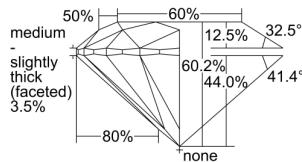

GIA®

FACSIMILE

GIA REPORT

7348023731

Verify this report at GIA.edu

GIA NATURAL DIAMOND DOSSIER®

November 05, 2019
GIA Report Number 7348023731
Shape and Cutting Style ..... Round Brilliant
Measurements ..... 3.97 - 3.98 x 2.39 mm

GRADING RESULTS

Carat Weight ..... 0.23 carat
Color Grade ..... F
Clarity Grade VVS1
Cut Grade ..... Excellent

ADDITIONAL GRADING INFORMATION

Polish ..... Excellent
Symmetry ..... Excellent
Fluorescence ..... Faint
Clarity Characteristics ..... Pinpoint, Feather
Inscription(s): GIA 7348023731

PROPORTIONS

Profile to actual proportions

GRADING SCALES

GIA COLOR SCALE	GIA CLARITY SCALE	GIA CUT SCALE	
D	FLAWLESS	EXCELLENT	
E	INTERNALLY FLAWLESS		
F		VVS₁	VERY GOOD
G	VVS₂		
H	VS₁	GOOD	
I	VS₂		
J	SI₁	FAIR	
K	SI₂		
L	I₁	POOR	
M			
N			
O	I₂		
P			
Q			
R	I₃		
S			
T			
U			
V			
W			
X			
Y			
Z