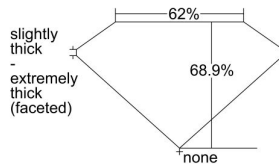

GIA®

FACSIMILE

GIA REPORT

7346900741

Verify this report at GIA.edu

GIA NATURAL DIAMOND DOSSIER®

February 11, 2020

GIA Report Number 7346900741

Shape and Cutting Style ..... Cushion Brilliant

Measurements ..... 4.11 x 3.88 x 2.67 mm

GRADING RESULTS

Carat Weight ..... 0.31 carat

Color Grade ..... K

Clarity Grade VS1

ADDITIONAL GRADING INFORMATION

Polish ..... Excellent

Symmetry ..... Good

Fluorescence ..... None

Clarity Characteristics..... Crystal, Cloud, Feather, Pinpoint

Inscription(s): GIA 7346900741

PROPORTIONS

Profile not to actual proportions

GRADING SCALES

GIA COLOR SCALE		GIA CLARITY SCALE			
COLORLESS	D	VERY VERY SLIGHTLY INCLUDED	FLAWLESS		
	E		INTERNALLY FLAWLESS		
	F	VERY SLIGHTLY INCLUDED	VS₁		
	G		VS₂		
	H		VS₁		
	NEAR COLORLESS	I	SLIGHTLY INCLUDED	SI₁	
		J		SI₂	
		FAINT	K	INCLUDED	I₁
			L		I₂
			M		I₃
VERTICALLY FAINT	N				
	O				
	P				
	Q				
	R				
LIGHT	S				
	T				
	U				
	V				
	W				
X					
Y					
Z