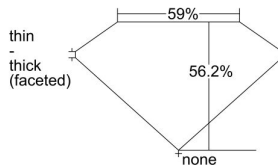

GIA®

FACSIMILE

GIA REPORT

7346381149

Verify this report at GIA.edu

GIA NATURAL DIAMOND DOSSIER®

December 20, 2019
GIA Report Number 7346381149
Shape and Cutting Style ..... Heart Brilliant
Measurements ..... 4.76 x 5.35 x 3.01 mm

GRADING RESULTS

Carat Weight ..... 0.46 carat
Color Grade ..... D
Clarity Grade VS1

ADDITIONAL GRADING INFORMATION

Polish ..... Excellent
Symmetry ..... Very Good
Fluorescence ..... None
Clarity Characteristics..... Crystal, Pinpoint
Inscription(s): GIA 7346381149

PROPORTIONS

Profile not to actual proportions

GRADING SCALES

GIA COLOR SCALE		GIA CLARITY SCALE			
COLORLESS	D	VERY VERY SLIGHTLY INCLUDED	FLAWLESS		
	E		INTERNALLY FLAWLESS		
	F		VVS₁		
	NEAR COLORLESS	G	VVS₂		
		H	VERY SLIGHTLY INCLUDED	VS₁	
		I		VS₂	
		FAINT	J	SLIGHTLY INCLUDED	SI₁
			K		SI₂
	L		INCLUDED		I₁
	M			I₂	
N	I₃				
VERT LIGHT	O				
	P				
	Q				
	R				
	LIGHT	S			
		T			
		U			
		V			
W					
X					
Y					
Z