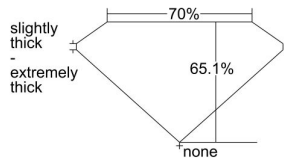

GIA®

FACSIMILE

GIA REPORT

7346337976

Verify this report at GIA.edu

GIA NATURAL DIAMOND DOSSIER®

December 18, 2019
GIA Report Number 7346337976
Shape and Cutting Style ..... Square Modified Brilliant
Measurements ..... 3.85 x 3.72 x 2.42 mm

GRADING RESULTS

Carat Weight ..... 0.30 carat
Color Grade ..... E
Clarity Grade I1

ADDITIONAL GRADING INFORMATION

Polish ..... Excellent
Symmetry ..... Very Good
Fluorescence ..... Medium Blue
Clarity Characteristics..... Laser Drill Hole, Crystal, Feather
Inscription(s): GIA 7346337976

PROPORTIONS

Profile not to actual proportions

GRADING SCALES

GIA COLOR SCALE		GIA CLARITY SCALE			
COLORLESS	D	VERY VERY SLIGHTLY INCLUDED	FLAWLESS		
	E		INTERNALLY FLAWLESS		
	F	VERY SLIGHTLY INCLUDED	VVS₁		
	G		VVS₂		
	H		VS₁		
	NEAR COLORLESS	I	SLIGHTLY INCLUDED	VS₂	
		J		SI₁	
		FAINT	K	INCLUDED	SI₂
			L		I₁
			M		I₂
VERT LIGHT	N	INCLUDED	I₃		
	O				
	P				
	Q				
	R				
LIGHT	S				
	T				
	U				
	V				
	W				
X					
Y					
Z