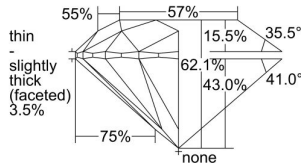

GIA®

FACSIMILE

GIA REPORT 7346296802

Verify this report at GIA.edu

GIA NATURAL DIAMOND DOSSIER®

December 13, 2019
GIA Report Number **7346296802**
Shape and Cutting Style ..... **Round Brilliant**
Measurements ..... **3.97 - 3.98 x 2.47 mm**

GRADING RESULTS

Carat Weight ..... **0.24 carat**
Color Grade ..... **D**
Clarity Grade **VS1**
Cut Grade ..... **Excellent**

ADDITIONAL GRADING INFORMATION

Polish ..... **Very Good**
Symmetry ..... **Excellent**
Fluorescence ..... **Medium Blue**
Clarity Characteristics ..... **Crystal**
Inscription(s): **GIA 7346296802**

PROPORTIONS

GRADING SCALES

GIA COLOR SCALE

COLOREDNESS	D
	E
	F
	G
	H
	I
	J
NEAR COLORLESS	K
	L
Faint	M
	N
	O
	P
Very Light	Q
	R
	S
	T
	U
	V
Light	W
	X
	Y
	Z

GIA CLARITY SCALE

VERY VERY SLIGHTLY INCLUDED	FLAWLESS
	INTERNALLY FLAWLESS
VERY SLIGHTLY INCLUDED	VVS₁
	VVS₂
SLIGHTLY INCLUDED	VS₁
	VS₂
INCLUDED	SI₁
	SI₂
INCLUDED	I₁
	I₂
	I₃

GIA CUT SCALE

EXCELLENT	VERY VERY SLIGHTLY INCLUDED	
		VERY SLIGHTLY INCLUDED
VERY GOOD	SLIGHTLY INCLUDED	
		INCLUDED
GOOD	INCLUDED	
		INCLUDED
FAIR	INCLUDED	
		INCLUDED
POOR	INCLUDED	
		INCLUDED