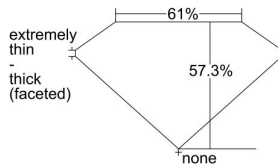

GIA®

FACSIMILE

GIA REPORT 7346257396

Verify this report at GIA.edu

GIA NATURAL DIAMOND DOSSIER®

December 06, 2019
GIA Report Number 7346257396
Shape and Cutting Style ..... Heart Brilliant
Measurements ..... 4.52 x 5.20 x 2.98 mm

GRADING RESULTS

Carat Weight ..... 0.40 carat
Color Grade ..... E
Clarity Grade VS1

ADDITIONAL GRADING INFORMATION

Polish ..... Excellent
Symmetry ..... Good
Fluorescence ..... None
Clarity Characteristics..... Feather, Needle
Inscription(s): GIA 7346257396

PROPORTIONS

Profile not to actual proportions

GRADING SCALES

GIA COLOR SCALE		GIA CLARITY SCALE			
COLORLESS	D	VERY VERY SLIGHTLY INCLUDED	FLAWLESS		
	E		INTERNALLY FLAWLESS		
	F	VERY SLIGHTLY INCLUDED	VVS₁		
	G		VVS₂		
	H		VS₁		
	NEAR COLORLESS	I	SLIGHTLY INCLUDED	VS₂	
		J		SI₁	
		FAINT	K	INCLUDED	SI₂
			L		I₁
			M		I₂
VERTICALLY LIGHT	N	INCLUDED	I₃		
	O				
	P				
	Q				
	R				
LIGHT	S				
	T				
	U				
	V				
	W				
	X				
	Y				
	Z