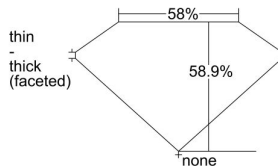

GIA®

FACSIMILE

GIA REPORT 7346098829

Verify this report at GIA.edu

GIA NATURAL DIAMOND DOSSIER®

November 08, 2019
GIA Report Number 7346098829
Shape and Cutting Style ..... Heart Brilliant
Measurements ..... 4.64 x 5.14 x 3.03 mm

GRADING RESULTS

Carat Weight ..... 0.40 carat
Color Grade ..... D
Clarity Grade VS1

ADDITIONAL GRADING INFORMATION

Polish ..... Very Good
Symmetry ..... Very Good
Fluorescence ..... None
Clarity Characteristics ..... Needle, Indented Natural
Inspection(s): GIA 7346098829

PROPORTIONS

Profile not to actual proportions

GRADING SCALES

GIA COLOR SCALE		GIA CLARITY SCALE			
COLORLESS	D	VERY VERY SLIGHTLY INCLUDED	FLAWLESS		
	E		INTERNALLY FLAWLESS		
	F	VERY SLIGHTLY INCLUDED	VVS₁		
	G		VVS₂		
	H		VS₁		
	NEAR COLORLESS	I	SLIGHTLY INCLUDED	VS₂	
		J		SI₁	
		FAINT	K	INCLUDED	SI₂
			L		I₁
			M		I₂
VERTICALLY FAINT	N	INCLUDED	I₃		
	O				
	P				
	Q				
	R				
LIGHT	S				
	T				
	U				
	V				
	W				
X					
Y					
Z