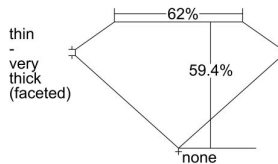

GIA®

FACSIMILE

GIA REPORT

7343361861

Verify this report at GIA.edu

GIA NATURAL DIAMOND DOSSIER®

December 18, 2019
GIA Report Number 7343361861
Shape and Cutting Style ..... Heart Brilliant
Measurements ..... 5.76 x 6.78 x 4.03 mm

GRADING RESULTS

Carat Weight ..... 0.89 carat
Color Grade ..... F
Clarity Grade VS1

ADDITIONAL GRADING INFORMATION

Polish ..... Very Good
Symmetry ..... Very Good
Fluorescence ..... None
Clarity Characteristics ..... Feather, Pinpoint
Inspection(s): GIA 7343361861

PROPORTIONS

Profile not to actual proportions

GRADING SCALES

GIA COLOR SCALE		GIA CLARITY SCALE			
COLORLESS	D	VERY VERY SLIGHTLY INCLUDED	FLAWLESS		
	E		INTERNALLY FLAWLESS		
	F	VERY SLIGHTLY INCLUDED	VVS₁		
	G		VVS₂		
	H		VS₁		
	NEAR COLORLESS	I	VERY SLIGHTLY INCLUDED	VS₂	
		J		SI₁	
		FAINT	K	SLIGHTLY INCLUDED	SI₂
			L		I₁
			M		I₂
VERT LIGHT	N	INCLUDED	I₃		
	O				
	P				
	Q				
	R				
LIGHT	S				
	T				
	U				
	V				
	W				
	X				
Y					
Z