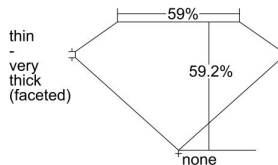

GIA®

FACSIMILE

GIA REPORT

7342421768

Verify this report at GIA.edu

GIA NATURAL DIAMOND DOSSIER®

December 26, 2019
GIA Report Number 7342421768
Shape and Cutting Style ..... Heart Brilliant
Measurements ..... 4.71 x 5.52 x 3.27 mm

GRADING RESULTS

Carat Weight ..... 0.50 carat
Color Grade ..... G
Clarity Grade SI1

ADDITIONAL GRADING INFORMATION

Polish ..... Very Good
Symmetry ..... Good
Fluorescence ..... None
Clarity Characteristics.. Feather, Crystal, Cloud, Indented Natural
Inscription(s): GIA 7342421768

PROPORTIONS

Profile not to actual proportions

GRADING SCALES

GIA COLOR SCALE		GIA CLARITY SCALE			
COLORLESS	D	VERY VERY SLIGHTLY INCLUDED	FLAWLESS		
	E		INTERNALLY FLAWLESS		
	F	VERY SLIGHTLY INCLUDED	VVS₁		
	G		VVS₂		
	H		VS₁		
	NEAR COLORLESS	I	SLIGHTLY INCLUDED	VS₂	
		J		SI₁	
		FAINT	K	INCLUDED	SI₂
			L		I₁
			M		I₂
VERTICAL LIGHT	N	INCLUDED	I₃		
	O				
	P				
	Q				
	R				
LIGHT	S				
	T				
	U				
	V				
	W				
	X				
	Y				
	Z