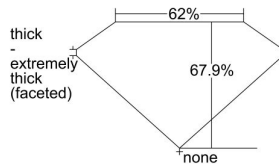

GIA®

FACSIMILE

GIA REPORT

7341900381

Verify this report at GIA.edu

GIA NATURAL DIAMOND DOSSIER®

February 11, 2020

GIA Report Number 7341900381

Shape and Cutting Style ..... Cushion Brilliant

Measurements ..... 4.04 x 3.70 x 2.51 mm

GRADING RESULTS

Carat Weight ..... 0.30 carat

Color Grade ..... K

Clarity Grade SI1

ADDITIONAL GRADING INFORMATION

Polish ..... Excellent

Symmetry ..... Good

Fluorescence ..... Faint

Clarity Characteristics ..... Crystal

Inscription(s): GIA 7341900381

PROPORTIONS

Profile not to actual proportions

GRADING SCALES

GIA COLOR SCALE		GIA CLARITY SCALE			
COLORLESS	D	VERY VERY SLIGHTLY INCLUDED	FLAWLESS		
	E		INTERNALLY FLAWLESS		
	F	VERY SLIGHTLY INCLUDED	VVS₁		
	G		VVS₂		
	H		VS₁		
	NEAR COLORLESS	I	SLIGHTLY INCLUDED	VS₂	
		J		SI₁	
		FAINT	K	INCLUDED	SI₂
			L		I₁
			M		I₂
VERTICALLY LIGHT	N	LIGHT	I₃		
	O				
	P				
	Q				
	R				
	S				
LIGHT	T				
	U				
	V				
	W				
X					
Y					
Z