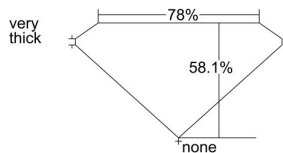

GIA®

FACSIMILE

GIA REPORT 7341338019

Verify this report at GIA.edu

GIA NATURAL DIAMOND DOSSIER®

December 18, 2019
GIA Report Number 7341338019
Shape and Cutting Style ..... Square Modified Brilliant
Measurements ..... 4.02 x 3.85 x 2.24 mm

GRADING RESULTS

Carat Weight ..... 0.30 carat
Color Grade ..... E
Clarity Grade I1

ADDITIONAL GRADING INFORMATION

Polish ..... Very Good
Symmetry ..... Very Good
Fluorescence ..... None
Clarity Characteristics ..... Feather, Crystal
Inscription(s): GIA 7341338019

PROPORTIONS

Profile not to actual proportions

GRADING SCALES

GIA COLOR SCALE		GIA CLARITY SCALE			
COLORLESS	D	VERY VERY SLIGHTLY INCLUDED	FLAWLESS		
	E		INTERNALLY FLAWLESS		
	F	VERY SLIGHTLY INCLUDED	VVS₁		
	G		VVS₂		
	H		VS₁		
	NEAR COLORLESS	I	SLIGHTLY INCLUDED	VS₂	
		J		SI₁	
		FAINT	K	INCLUDED	SI₂
			L		I₁
			M		I₂
VERT LIGHT	N	INCLUDED	I₃		
	O				
	P				
	Q				
	R				
LIGHT	S				
	T				
	U				
	V				
	W				
	X				
Y					
Z