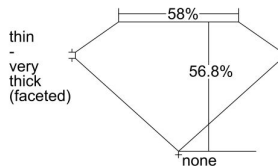

GIA®

FACSIMILE

GIA REPORT

7338644751

Verify this report at GIA.edu

GIA NATURAL DIAMOND DOSSIER®

September 13, 2019

GIA Report Number 7338644751

Shape and Cutting Style ..... Heart Brilliant

Measurements ..... 5.30 x 5.79 x 3.29 mm

GRADING RESULTS

Carat Weight ..... 0.55 carat

Color Grade ..... D

Clarity Grade VVS1

ADDITIONAL GRADING INFORMATION

Polish ..... Excellent

Symmetry ..... Very Good

Fluorescence ..... None

Clarity Characteristics ..... Pinpoint

Inscription(s): GIA 7338644751

PROPORTIONS

Profile not to actual proportions

GRADING SCALES

GIA COLOR SCALE		GIA CLARITY SCALE			
COLORLESS	D	VERY VERY SLIGHTLY INCLUDED	FLAWLESS		
	E		INTERNALLY FLAWLESS		
	F	VERY SLIGHTLY INCLUDED	VVS₁		
	G		VVS₂		
	H		VS₁		
	NEAR COLORLESS	I	SLIGHTLY INCLUDED	VS₂	
		J		SI₁	
		FAINT	K	INCLUDED	SI₂
			L		I₁
			M		I₂
VERTICALLY LIGHT	N	INCLUDED	I₃		
	O				
	P				
	Q				
	R				
LIGHT	S				
	T				
	U				
	V				
	W				
	X				
	Y				
	Z