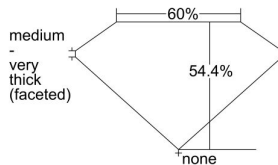

GIA®

FACSIMILE

GIA REPORT 7338569759

Verify this report at GIA.edu

GIA NATURAL DIAMOND DOSSIER®

August 28, 2019
GIA Report Number 7338569759
Shape and Cutting Style ..... Heart Brilliant
Measurements ..... 5.52 x 6.40 x 3.48 mm

GRADING RESULTS

Carat Weight ..... 0.73 carat
Color Grade ..... G
Clarity Grade VVS2

ADDITIONAL GRADING INFORMATION

Polish ..... Very Good
Symmetry ..... Very Good
Fluorescence ..... None
Clarity Characteristics ..... Cloud, Pinpoint
Inscription(s): GIA 7338569759

PROPORTIONS

Profile not to actual proportions

GRADING SCALES

GIA COLOR SCALE		GIA CLARITY SCALE			
COLORLESS	D	VERY VERY SLIGHTLY INCLUDED	FLAWLESS		
	E		INTERNALLY FLAWLESS		
	F	VERY SLIGHTLY INCLUDED	VVS₁		
	G		VVS₂		
	H		VS₁		
	NEAR COLORLESS	I	SLIGHTLY INCLUDED	VS₂	
		J		SI₁	
		FAINT	K	INCLUDED	SI₂
			L		I₁
			M		I₂
VERT LIGHT			N	INCLUDED	I₃
			O		
			P		
	Q				
LIGHT	R				
	S				
	T				
	U				
	V				
	Z