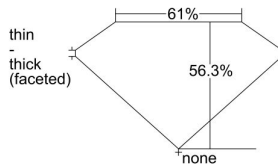

GIA®

FACSIMILE

GIA REPORT

7338541510

Verify this report at GIA.edu

GIA NATURAL DIAMOND DOSSIER®

August 23, 2019
GIA Report Number 7338541510
Shape and Cutting Style ..... Heart Brilliant
Measurements ..... 4.57 x 5.20 x 2.93 mm

GRADING RESULTS

Carat Weight ..... 0.41 carat
Color Grade ..... E
Clarity Grade VVS2

ADDITIONAL GRADING INFORMATION

Polish ..... Excellent
Symmetry ..... Good
Fluorescence ..... None
Clarity Characteristics ..... Pinpoint, Indented Natural
Inscription(s): GIA 7338541510

PROPORTIONS

Profile not to actual proportions

GRADING SCALES

GIA COLOR SCALE		GIA CLARITY SCALE			
COLORLESS	D	VERY VERY SLIGHTLY INCLUDED	FLAWLESS		
	E		INTERNALLY FLAWLESS		
	F	VERY SLIGHTLY INCLUDED	VVS₁		
	G		VVS₂		
	H		VS₁		
	NEAR COLORLESS	I	SLIGHTLY INCLUDED	VS₂	
		J		SI₁	
		FAINT	K	INCLUDED	SI₂
			L		I₁
			M		I₂
VERTICALLY FAINT	N	INCLUDED	I₃		
	O				
	P				
	Q				
	R				
LIGHT	S				
	T				
	U				
	V				
	W				
	X				
	Y				
	Z