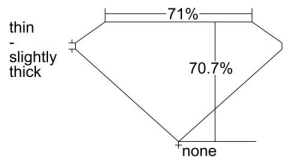

GIA®

FACSIMILE

GIA REPORT

7338449001

Verify this report at GIA.edu

GIA NATURAL DIAMOND DOSSIER®

August 07, 2019
GIA Report Number 7338449001
Shape and Cutting Style ..... Square Modified Brilliant
Measurements ..... 4.20 x 4.13 x 2.92 mm

GRADING RESULTS

Carat Weight ..... 0.40 carat
Color Grade ..... D
Clarity Grade SI1

ADDITIONAL GRADING INFORMATION

Polish ..... Excellent
Symmetry ..... Good
Fluorescence ..... Faint
Clarity Characteristics.. Feather, Crystal, Indented Natural, Cavity
Inscription(s): GIA 7338449001

PROPORTIONS

Profile not to actual proportions

GRADING SCALES

GIA COLOR SCALE		GIA CLARITY SCALE			
COLORLESS	D	VERY VERY SLIGHTLY INCLUDED	FLAWLESS		
	E		INTERNALLY FLAWLESS		
	F	VERY SLIGHTLY INCLUDED	VVS₁		
	G		VVS₂		
	H		VS₁		
	NEAR COLORLESS	I	SLIGHTLY INCLUDED	VS₂	
		J		SI₁	
		FAINT	K	INCLUDED	SI₂
			L		I₁
			M		I₂
VERT LIGHT	N	LIGHT	I₃		
	O				
	P				
	Q				
	R