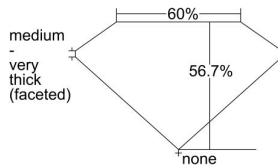

GIA®

FACSIMILE

GIA REPORT 7338445325

Verify this report at GIA.edu

GIA NATURAL DIAMOND DOSSIER®

August 07, 2019
GIA Report Number 7338445325
Shape and Cutting Style ..... Heart Brilliant
Measurements ..... 4.61 x 5.23 x 2.97 mm

GRADING RESULTS

Carat Weight ..... 0.41 carat
Color Grade ..... E
Clarity Grade VVS2

ADDITIONAL GRADING INFORMATION

Polish ..... Excellent
Symmetry ..... Very Good
Fluorescence ..... None
Clarity Characteristics ..... Feather
Inscription(s): GIA 7338445325

PROPORTIONS

Profile not to actual proportions

GRADING SCALES

GIA COLOR SCALE		GIA CLARITY SCALE			
COLORLESS	D	VERY VERY SLIGHTLY INCLUDED	FLAWLESS		
	E		INTERNALLY FLAWLESS		
	F	VERY SLIGHTLY INCLUDED	VVS₁		
	G		VVS₂		
	H		VS₁		
	NEAR COLORLESS	I	SLIGHTLY INCLUDED	VS₂	
		J		SI₁	
		FAINT	K	INCLUDED	SI₂
			L		I₁
			M		I₂
VERT LIGHT	N	INCLUDED	I₃		
	O				
	P				
	Q				
	R				
	S				
LIGHT	T				
	U				
	V				
	W				
	X				
Y					
Z