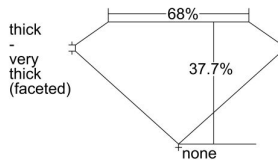

GIA®

FACSIMILE

GIA REPORT

7336132863

Verify this report at GIA.edu

GIA NATURAL DIAMOND DOSSIER®

July 01, 2019
GIA Report Number 7336132863
Shape and Cutting Style ..... **Modified Triangular Brilliant**
Measurements ..... 6.49 x 7.16 x 2.70 mm

GRADING RESULTS

Carat Weight ..... 0.70 carat
Color Grade ..... E
Clarity Grade SI1

ADDITIONAL GRADING INFORMATION

Polish ..... Excellent
Symmetry ..... Excellent
Fluorescence ..... None
Clarity Characteristics..... Twinning Wisp
Inscription(s): GIA 7336132863

PROPORTIONS

Profile not to actual proportions

GRADING SCALES

GIA COLOR SCALE		GIA CLARITY SCALE			
COLORLESS	D	VERY VERY SLIGHTLY INCLUDED	FLAWLESS		
	E		INTERNALLY FLAWLESS		
	F	VERY SLIGHTLY INCLUDED	VVS₁		
	G		VVS₂		
	H		VS₁		
	NEAR COLORLESS	I	SLIGHTLY INCLUDED	VS₂	
		J		SI₁	
		FAINT	K	INCLUDED	SI₂
			L		I₁
			M		I₂
VERT LIGHT	N	INCLUDED	I₃		
	O				
	P				
	Q				
	R				
LIGHT	S				
	T				
	U				
	V				
	W				
	X				
	Y				
	Z