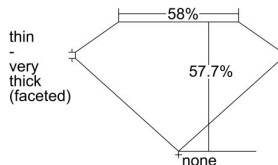

GIA®

FACSIMILE

GIA REPORT

7333605511

Verify this report at GIA.edu

GIA NATURAL DIAMOND DOSSIER®

September 03, 2019
GIA Report Number 7333605511
Shape and Cutting Style ..... Heart Brilliant
Measurements ..... 4.64 x 5.09 x 2.94 mm

GRADING RESULTS

Carat Weight ..... 0.40 carat
Color Grade ..... F
Clarity Grade VVS2

ADDITIONAL GRADING INFORMATION

Polish ..... Very Good
Symmetry ..... Very Good
Fluorescence ..... None
Clarity Characteristics ..... Needle, Pinpoint
Inscription(s): GIA 7333605511

PROPORTIONS

Profile not to actual proportions

GRADING SCALES

GIA COLOR SCALE		GIA CLARITY SCALE			
COLORLESS	D	VERY VERY SLIGHTLY INCLUDED	FLAWLESS		
	E		INTERNALLY FLAWLESS		
	F		VVS₁		
	NEAR COLORLESS	G	VVS₂		
		H	VERY SLIGHTLY INCLUDED	VS₁	
		I		VS₂	
		FAINT	J	SLIGHTLY INCLUDED	SI₁
	K		SI₂		
	L		INCLUDED		I₁
	M			I₂	
N	I₃				
VERT LIGHT	O				
	P				
	Q				
	R				
	LIGHT	S			
		T			
		U			
		V			
	W				
	X				
	Y				
	Z