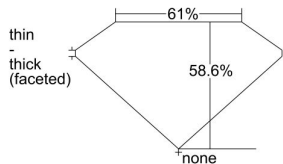

GIA®

FACSIMILE

GIA REPORT 7332251905

Verify this report at GIA.edu

GIA NATURAL DIAMOND DOSSIER®

July 11, 2019
GIA Report Number 7332251905
Shape and Cutting Style ..... Heart Brilliant
Measurements ..... 5.32 x 6.32 x 3.71 mm

GRADING RESULTS

Carat Weight ..... 0.75 carat
Color Grade ..... G
Clarity Grade SI1

ADDITIONAL GRADING INFORMATION

Polish ..... Excellent
Symmetry ..... Excellent
Fluorescence ..... None
Clarity Characteristics..... Feather, Cloud, Crystal
Inscription(s): GIA 7332251905

PROPORTIONS

Profile not to actual proportions

GRADING SCALES

GIA COLOR SCALE		GIA CLARITY SCALE	
COLORLESS	D	VERY VERY SLIGHTLY INCLUDED	FLAWLESS
	E		INTERNALLY FLAWLESS
	F		VVS₁
	G		VVS₂
	H		VS₁
	I		VS₂
	J		SI₁
	K		SI₂
	L		I₁
	M		I₂
NEAR COLORLESS	N	SLIGHTLY INCLUDED	I₃
	O		
	P		
	Q		
FAINT	R		
	S		
	T		
	U		
VERT LIGHT	V		
	W		
	X		
	Y		
LIGHT	Z