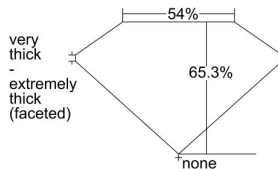

GIA®

FACSIMILE

GIA REPORT

7328501661

Verify this report at GIA.edu

GIA NATURAL DIAMOND DOSSIER®

April 10, 2019
GIA Report Number 7328501661
Shape and Cutting Style ..... Pear Brilliant
Measurements ..... 6.61 x 4.15 x 2.71 mm

GRADING RESULTS

Carat Weight ..... 0.50 carat
Color Grade ..... M
Clarity Grade VS1

ADDITIONAL GRADING INFORMATION

Polish ..... Very Good
Symmetry ..... Good
Fluorescence ..... Faint
Clarity Characteristics..... Crystal, Cavity, Pinpoint
Inscription(s): GIA 7328501661

PROPORTIONS

Profile not to actual proportions

GRADING SCALES

GIA COLOR SCALE		GIA CLARITY SCALE			
COLORLESS	D	VERY VERY SLIGHTLY INCLUDED	FLAWLESS		
	E		INTERNALLY FLAWLESS		
	F	VERY SLIGHTLY INCLUDED	VVS₁		
	G		VVS₂		
	H		VS₁		
	NEAR COLORLESS	I	SLIGHTLY INCLUDED	VS₂	
		J		SI₁	
		FAINT	K	INCLUDED	SI₂
			L		I₁
			M		I₂
VERT LIGHT	N	LIGHT	I₃		
	O				
	P				
	Q				
	R