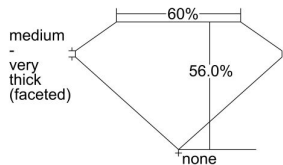

GIA®

FACSIMILE

GIA REPORT 7323887479

Verify this report at GIA.edu

GIA NATURAL DIAMOND DOSSIER®

May 24, 2019
GIA Report Number 7323887479
Shape and Cutting Style ..... Heart Brilliant
Measurements ..... 4.88 x 5.69 x 3.19 mm

GRADING RESULTS

Carat Weight ..... 0.50 carat
Color Grade ..... G
Clarity Grade VS1

ADDITIONAL GRADING INFORMATION

Polish ..... Excellent
Symmetry ..... Good
Fluorescence ..... None
Clarity Characteristics..... Crystal, Cavity, Feather, Pinpoint
Inscription(s): GIA 7323887479

PROPORTIONS

Profile not to actual proportions

GRADING SCALES

GIA COLOR SCALE		GIA CLARITY SCALE			
COLORLESS	D	VERY VERY SLIGHTLY INCLUDED	FLAWLESS		
	E		INTERNALLY FLAWLESS		
	F	VERY SLIGHTLY INCLUDED	VVS₁		
	G		VVS₂		
	H		VS₁		
	NEAR COLORLESS	I	SLIGHTLY INCLUDED	VS₂	
		J		SI₁	
		FAINT	K	INCLUDED	SI₂
			L		I₁
			M		I₂
VERT LIGHT	N	INCLUDED	I₃		
	O				
	P				
	Q				
	R				
LIGHT	S				
	T				
	U				
	V				
	W				
X					
Y					
Z