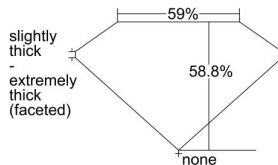

GIA®

FACSIMILE

GIA REPORT 7316735570

Verify this report at GIA.edu

GIA NATURAL DIAMOND DOSSIER®

January 21, 2019
GIA Report Number 7316735570
Shape and Cutting Style ..... Heart Brilliant
Measurements ..... 4.57 x 5.49 x 3.23 mm

GRADING RESULTS

Carat Weight ..... 0.50 carat
Color Grade ..... F
Clarity Grade VVS2

ADDITIONAL GRADING INFORMATION

Polish ..... Very Good
Symmetry ..... Good
Fluorescence ..... None
Clarity Characteristics..... Pinpoint, Cavity, Indented Natural
Inscription(s): GIA 7316735570

PROPORTIONS

Profile not to actual proportions

GRADING SCALES

GIA COLOR SCALE		GIA CLARITY SCALE			
COLORLESS	D	VERY VERY SLIGHTLY INCLUDED	FLAWLESS		
	E		INTERNALLY FLAWLESS		
	F	VERY SLIGHTLY INCLUDED	VVS₁		
	G		VVS₂		
	H		VS₁		
	NEAR COLORLESS	I	SLIGHTLY INCLUDED	VS₂	
		J		SI₁	
		FAINT	K	INCLUDED	SI₂
			L		I₁
			M		I₂
VERT LIGHT			N	INCLUDED	I₃
			O		
			P		
	Q				
LIGHT	R				
	S				
	T				
	U				
	V				
	W				
	X				
	Y				
	Z