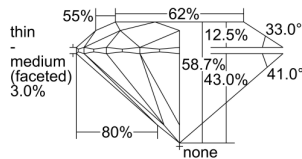

GIA®

FACSIMILE

GIA NATURAL DIAMOND DOSSIER®

February 04, 2019
GIA Report Number 7311865422
Shape and Cutting Style ..... Round Brilliant
Measurements ..... 4.41 - 4.43 x 2.59 mm

GRADING RESULTS

Carat Weight ..... 0.30 carat
Color Grade ..... M
Clarity Grade S11
Cut Grade ..... Excellent

ADDITIONAL GRADING INFORMATION

Polish ..... Excellent
Symmetry ..... Very Good
Fluorescence ..... Faint
Clarity Characteristics..... Crystal, Feather, Cloud
Inspection(s): GIA 7311865422

GIA REPORT 7311865422

Verify this report at GIA.edu

PROPORTIONS

Profile to actual proportions