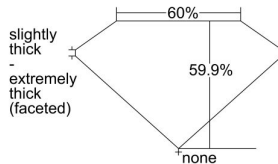

GIA®

FACSIMILE

GIA REPORT

7306220984

Verify this report at GIA.edu

GIA NATURAL DIAMOND DOSSIER®

August 18, 2018
GIA Report Number 7306220984
Shape and Cutting Style ..... Heart Brilliant
Measurements ..... 4.41 x 5.21 x 3.12 mm

GRADING RESULTS

Carat Weight ..... 0.47 carat
Color Grade ..... G
Clarity Grade VVS1

ADDITIONAL GRADING INFORMATION

Polish ..... Very Good
Symmetry ..... Very Good
Fluorescence ..... None
Clarity Characteristics..... Pinpoint, Feather, Cavity
Inscription(s): GIA 7306220984

PROPORTIONS

Profile not to actual proportions

GRADING SCALES

GIA COLOR SCALE		GIA CLARITY SCALE				
COLORLESS	D	VERY VERY SLIGHTLY INCLUDED	FLAWLESS			
	E		INTERNALLY FLAWLESS			
	F		VVS₁			
	NEAR COLORLESS	G	VVS₂			
		H	VERY SLIGHTLY INCLUDED	VS₁		
		I		VS₂		
		FAINT	J	SLIGHTLY INCLUDED	SI₁	
			K		SI₂	
			L		INCLUDED	I₁
			M	I₂		
N	I₃					
VERT LIGHT	O					
	P					
	Q					
	R					
	LIGHT	S				
		T				
U						
V						
	W					
	X					
	Y					
	Z