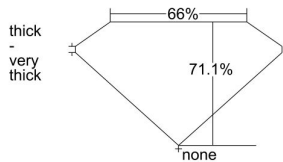

GIA®

FACSIMILE

GIA REPORT 7298709556

Verify this report at GIA.edu

GIA NATURAL DIAMOND DOSSIER®

July 12, 2018
GIA Report Number 7298709556
Shape and Cutting Style ..... Cut-Cornered Rectangular Modified
Brilliant
Measurements ..... 5.60 x 4.54 x 3.23 mm

GRADING RESULTS

Carat Weight ..... 0.72 carat
Color Grade ..... D
Clarity Grade VS2

ADDITIONAL GRADING INFORMATION

Polish ..... Very Good
Symmetry ..... Very Good
Fluorescence ..... Faint
Clarity Characteristics ..... Crystal, Cloud
Inscription(s): GIA 7298709556

PROPORTIONS

Profile not to actual proportions

GRADING SCALES

GIA COLOR SCALE		GIA CLARITY SCALE			
COLORLESS	D	VERY VERY SLIGHTLY INCLUDED	FLAWLESS		
	E		INTERNALLY FLAWLESS		
	F	VERY SLIGHTLY INCLUDED	VVS₁		
	G		VVS₂		
	H		VS₁		
	NEAR COLORLESS	I	SLIGHTLY INCLUDED	VS₂	
		J		SI₁	
		FAINT	K	INCLUDED	SI₂
			L		I₁
			M		I₂
VERT LIGHT	N	LIGHT	I₃		
	O				
	P				
	Q				
	R				
	S				
	T