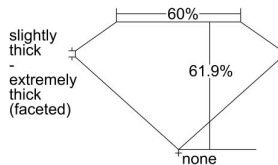

GIA®

FACSIMILE

GIA REPORT 7296127077

Verify this report at GIA.edu

GIA NATURAL DIAMOND DOSSIER®

May 17, 2018
GIA Report Number 7296127077
Shape and Cutting Style ..... Marquise Brilliant
Measurements ..... 7.41 x 4.11 x 2.54 mm

GRADING RESULTS

Carat Weight ..... 0.50 carat
Color Grade ..... H
Clarity Grade VVS1

ADDITIONAL GRADING INFORMATION

Polish ..... Very Good
Symmetry ..... Very Good
Fluorescence ..... None
Clarity Characteristics..... Pinpoint, Cloud, Cavity
Inscription(s): GIA 7296127077

PROPORTIONS

Profile not to actual proportions

GRADING SCALES

GIA COLOR SCALE		GIA CLARITY SCALE	
COLORLESS	D	VERY VERY SLIGHTLY INCLUDED	FLAWLESS
	E		INTERNALLY FLAWLESS
	F		VVS₁
	G		VVS₂
	H		VS₁
	I		VS₂
	J		SI₁
	K		SI₂
	L		I₁
	M		I₂
NEAR COLORLESS	N	SLIGHTLY INCLUDED	I₃
	O		
	P		
	Q		
FAINT	R		
	S		
	T		
	U		
VERT LIGHT	V		
	W		
	X		
	Y		
LIGHT	Z