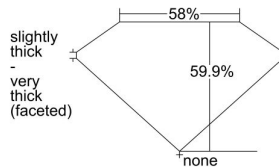

GIA®

FACSIMILE

GIA REPORT 7278796728

Verify this report at GIA.edu

GIA NATURAL DIAMOND DOSSIER®

January 05, 2018
GIA Report Number 7278796728
Shape and Cutting Style ..... Pear Brilliant
Measurements ..... 7.82 x 4.81 x 2.88 mm

GRADING RESULTS

Carat Weight ..... 0.65 carat
Color Grade ..... D
Clarity Grade VVS1

ADDITIONAL GRADING INFORMATION

Polish ..... Excellent
Symmetry ..... Very Good
Fluorescence ..... Faint
Clarity Characteristics ..... Pinpoint
Inscription(s): GIA 7278796728

PROPORTIONS

Profile not to actual proportions

GRADING SCALES

GIA COLOR SCALE		GIA CLARITY SCALE	
COLORLESS	D	VERY VERY SLIGHTLY INCLUDED	FLAWLESS
	E		INTERNALLY FLAWLESS
	F		VVS₁
	G		VVS₂
	H		VS₁
	I		VS₂
	J		SI₁
	K		SI₂
	L		I₁
	M		I₂
NEAR COLORLESS	N	SLIGHTLY INCLUDED	I₃
	O		
	P		
	Q		
FAINT	R		
	S		
	T		
	U		
VERT LIGHT	V		
	W		
	X		
	Y		
LIGHT	Z