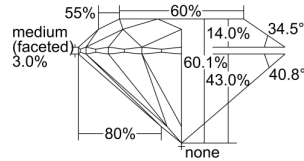

GIA®

FACSIMILE

GIA REPORT 7278637364

Verify this report at GIA.edu

GIA NATURAL DIAMOND DOSSIER®

December 20, 2017
GIA Report Number 7278637364
Shape and Cutting Style ..... Round Brilliant
Measurements ..... 5.26 - 5.28 x 3.17 mm

GRADING RESULTS

Carat Weight ..... 0.53 carat
Color Grade ..... D
Clarity Grade VS2
Cut Grade ..... Excellent

ADDITIONAL GRADING INFORMATION

Polish ..... Excellent
Symmetry ..... Excellent
Fluorescence ..... Strong Blue
Clarity Characteristics ..... Crystal, Etch Channel
Inscription(s): GIA 7278637364

PROPORTIONS

Profile to actual proportions

GRADING SCALES

GIA COLOR SCALE	GIA CLARITY SCALE	GIA CUT SCALE	
D	FLAWLESS	EXCELLENT	
E	INTERNALLY FLAWLESS		
F		VVS₁	VERY GOOD
G	VVS₂		
H	VS₁	GOOD	
I	VS₂		
J	SI₁	FAIR	
K	SI₂		
L	I₁	POOR	
M	I₂		
N	I₃		
O			
P			
Q			
R			
S			
T			
U			
V			
W			
X			
Y			
Z