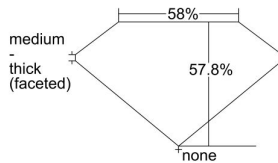

GIA®

FACSIMILE

GIA REPORT 7206086273

Verify this report at gia.edu

GIA DIAMOND DOSSIER®

May 27, 2015
GIA Report Number 7206086273
Shape and Cutting Style ..... Heart Brilliant
Measurements ..... 5.68 x 6.35 x 3.67 mm

GRADING RESULTS

Carat Weight ..... 0.78 carat
Color Grade ..... D
Clarity Grade S11

ADDITIONAL GRADING INFORMATION

Polish ..... Excellent
Symmetry ..... Excellent
Fluorescence ..... None
Clarity Characteristics ..... Twinning Wisp
Inscription(s): GIA 7206086273

PROPORTIONS

Profile not to actual proportions

GRADING SCALES

GIA COLOR SCALE		GIA CLARITY SCALE			
COLORLESS	D	VERY VERY SLIGHTLY INCLUDED	FLAWLESS		
	E		INTERNALLY FLAWLESS		
	F	VERY SLIGHTLY INCLUDED	VVS₁		
	G		VVS₂		
	H		VS₁		
	NEAR COLORLESS	I	SLIGHTLY INCLUDED	VS₂	
		J		S1₁	
		FAINT	K	INCLUDED	S1₂
			L		I₁
			M		I₂
VERY LIGHT	N	LIGHT	I₃		
	O				
	P				
	Q				
	R				
	S				
LIGHT	T				
	U				
	V				
	W				
	X				
	Y				
	Z