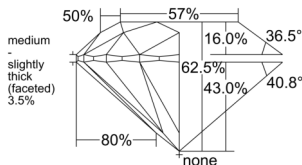

GIA®

FACSIMILE

GIA REPORT 6545478551

Verify this report at GIA.edu

GIA NATURAL DIAMOND DOSSIER®

January 20, 2026
GIA Report Number 6545478551
Shape and Cutting Style ..... Round Brilliant
Measurements ..... 5.19 - 5.22 x 3.25 mm

GRADING RESULTS

Carat Weight ..... 0.55 carat
Color Grade ..... G
Clarity Grade VVS2
Cut Grade ..... Excellent

ADDITIONAL GRADING INFORMATION

Polish ..... Excellent
Symmetry ..... Excellent
Fluorescence ..... None
Clarity Characteristics ..... Cloud, Pinpoint
Inscription(s): GIA 6545478551

PROPORTIONS

Profile to actual proportions