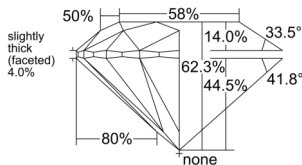

GIA®

FACSIMILE

GIA NATURAL DIAMOND DOSSIER®

January 13, 2026

GIA Report Number 6545438633

Shape and Cutting Style ..... Round Brilliant

Measurements ..... 5.27 - 5.29 x 3.29 mm

GRADING RESULTS

Carat Weight ..... 0.56 carat

Color Grade ..... G

Clarity Grade VS1

Cut Grade ..... Excellent

ADDITIONAL GRADING INFORMATION

Polish ..... Excellent

Symmetry ..... Excellent

Fluorescence ..... None

Clarity Characteristics..... Crystal, Cloud, Needle, Pinpoint

Inspection(s): GIA 6545438633

GIA REPORT 6545438633

Verify this report at GIA.edu

PROPORTIONS

Profile to actual proportions