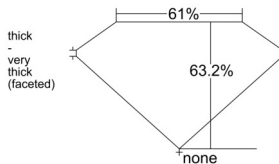

GIA®

FACSIMILE

GIA REPORT 6542789649

Verify this report at GIA.edu

GIA NATURAL DIAMOND DOSSIER®

March 11, 2026
GIA Report Number 6542789649
Shape and Cutting Style ..... Pear Brilliant
Measurements ..... 7.87 x 4.81 x 3.04 mm

GRADING RESULTS

Carat Weight ..... 0.70 carat
Color Grade ..... F
Clarity Grade VS1

ADDITIONAL GRADING INFORMATION

Polish ..... Excellent
Symmetry ..... Very Good
Fluorescence ..... None
Clarity Characteristics..... Crystal, Needle, Pinpoint
Inscription(s): GIA 6542789649

PROPORTIONS

Profile not to actual proportions

GRADING SCALES

GIA COLOR SCALE		GIA CLARITY SCALE			
COLORLESS	D	VERY VERY SLIGHTLY INCLUDED	FLAWLESS		
	E		INTERNALLY FLAWLESS		
	F	VERY SLIGHTLY INCLUDED	VVS₁		
	G		VVS₂		
	H		VS₁		
	NEAR COLORLESS	I	SLIGHTLY INCLUDED	VS₂	
		J		SI₁	
		FAINT	K	INCLUDED	SI₂
			L		I₁
			M		I₂
VERT LIGHT	N	LIGHT	I₃		
	O				
	P				
	Q				
	R