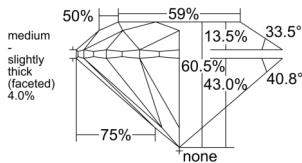

GIA®

FACSIMILE

GIA REPORT 6532362234

Verify this report at GIA.edu

GIA NATURAL DIAMOND DOSSIER®

September 10, 2025
GIA Report Number 6532362234
Shape and Cutting Style ..... Round Brilliant
Measurements ..... 4.32 - 4.33 x 2.62 mm

GRADING RESULTS

Carat Weight ..... 0.30 carat
Color Grade ..... E
Clarity Grade VS1
Cut Grade ..... Excellent

ADDITIONAL GRADING INFORMATION

Polish ..... Excellent
Symmetry ..... Excellent
Fluorescence ..... None
Clarity Characteristics ..... Crystal, Cloud, Pinpoint
Inscription(s): GIA 6532362234

PROPORTIONS

Profile to actual proportions

GRADING SCALES

GIA COLOR SCALE	GIA CLARITY SCALE	GIA CUT SCALE	
D	FLAWLESS	EXCELLENT	
E	INTERNALLY FLAWLESS		
F		VVS₁	VERY GOOD
G	VVS₂		
H	VS₁	GOOD	
I	VS₂		
J	SI₁	FAIR	
K	SI₂		
L	I₁	POOR	
M	I₂		
N	I₃		
O			
P			
Q			
R			
S			
T			
U			
V			
W			
X			
Y			
Z