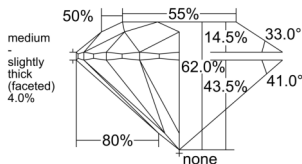

GIA®

FACSIMILE

GIA REPORT 6531375229

Verify this report at GIA.edu

GIA NATURAL DIAMOND DOSSIER®

September 11, 2025
GIA Report Number 6531375229
Shape and Cutting Style ..... Round Brilliant
Measurements ..... 5.38 - 5.40 x 3.34 mm

GRADING RESULTS

Carat Weight ..... 0.59 carat
Color Grade ..... F
Clarity Grade VS2
Cut Grade ..... Excellent

ADDITIONAL GRADING INFORMATION

Polish ..... Excellent
Symmetry ..... Excellent
Fluorescence ..... None
Clarity Characteristics ..... Feather, Cloud, Crystal
Inspection(s): GIA 6531375229

PROPORTIONS

GRADING SCALES

GIA COLOR SCALE	GIA CLARITY SCALE	GIA CUT SCALE	
D	FLAWLESS	EXCELLENT	
E	INTERNALLY FLAWLESS		
F		VVS₁	VERY GOOD
G	VVS₂		
H	VS₁	GOOD	
I	VS₂		
J	SI₁	FAIR	
K	SI₂		
L	I₁	POOR	
M	I₂		
N	I₃		
O			
P			
Q			
R			
S			
T			
U			
V			
W			
X			
Y			
Z