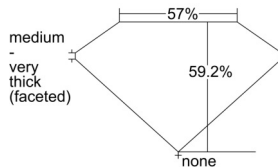

GIA®

FACSIMILE

GIA REPORT 6505540833

Verify this report at GIA.edu

GIA NATURAL DIAMOND DOSSIER®

October 01, 2024
GIA Report Number 6505540833
Shape and Cutting Style ..... Heart Brilliant
Measurements ..... 4.90 x 5.74 x 3.40 mm

GRADING RESULTS

Carat Weight ..... 0.57 carat
Color Grade ..... G
Clarity Grade VVS1

ADDITIONAL GRADING INFORMATION

Polish ..... Excellent
Symmetry ..... Excellent
Fluorescence ..... None
Clarity Characteristics ..... Feather
Inscription(s): GIA 6505540833

PROPORTIONS

Profile not to actual proportions

GRADING SCALES

GIA COLOR SCALE		GIA CLARITY SCALE		
NEAR COLORLESS	D	VERY VERY SLIGHTLY INCLUDED	FLAWLESS	
	E		INTERNALLY FLAWLESS	
	F	VERY SLIGHTLY INCLUDED	VVS₁	
	G		VVS₂	
	H		VS₁	
	FAINT	I	SLIGHTLY INCLUDED	VS₂
		J		SI₁
		K	INCLUDED	SI₂
		L		I₁
		M		I₂
LIGHT		N	INCLUDED	I₃
		O		
		P		
	Q			
	R			
	S