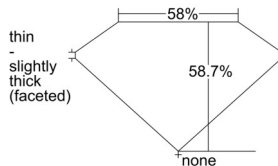

GIA®

FACSIMILE

GIA REPORT 6505457609

Verify this report at GIA.edu

GIA NATURAL DIAMOND DOSSIER®

September 20, 2024
GIA Report Number 6505457609
Shape and Cutting Style ..... Heart Brilliant
Measurements ..... 5.45 x 6.15 x 3.61 mm

GRADING RESULTS

Carat Weight ..... 0.70 carat
Color Grade ..... G
Clarity Grade VS2

ADDITIONAL GRADING INFORMATION

Polish ..... Excellent
Symmetry ..... Excellent
Fluorescence ..... None
Clarity Characteristics ..... Etch Channel, Feather, Crystal
Inscription(s): GIA 6505457609

PROPORTIONS

Profile not to actual proportions

GRADING SCALES

GIA COLOR SCALE		GIA CLARITY SCALE			
COLORLESS	D	VERY VERY SLIGHTLY INCLUDED	FLAWLESS		
	E		INTERNALLY FLAWLESS		
	F	VERY SLIGHTLY INCLUDED	VVS₁		
	G		VVS₂		
	H		VS₁		
	NEAR COLORLESS	I	SLIGHTLY INCLUDED	VS₂	
		J		SI₁	
		FAINT	K	INCLUDED	SI₂
			L		I₁
			M		I₂
VERT LIGHT	N	INCLUDED	I₃		
	O				
	P				
	Q				
	R				
LIGHT	S				
	T				
	U				
	V				
	W				
X					
Y					
Z