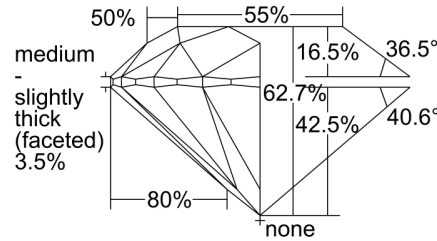

GIA NATURAL DIAMOND GRADING REPORT

July 26, 2024  
 GIA Report Number ..... 6505035328  
 Shape and Cutting Style ..... Round Brilliant  
 Measurements ..... 8.73 - 8.77 x 5.49 mm

GRADING RESULTS

Carat Weight ..... 2.61 carat  
 Color Grade ..... J  
 Clarity Grade ..... SI1  
 Cut Grade ..... Excellent

PROPORTIONS

Profile to actual proportions

CLARITY CHARACTERISTICS

KEY TO SYMBOLS\*

-  Twinning Wisp
-  Needle
-  Cloud
-  Feather
-  Crystal

\* Red symbols denote internal characteristics (inclusions). Green or black symbols denote external characteristics (blemishes). Diagram is an approximate representation of the diamond, and symbols shown indicate type, position, and approximate size of clarity characteristics. All clarity characteristics may not be shown. Details of finish are not shown.