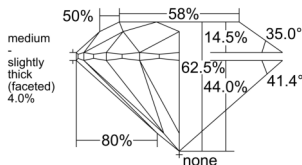

GIA®

FACSIMILE

GIA REPORT 6502988464

Verify this report at GIA.edu

GIA NATURAL DIAMOND DOSSIER®

December 13, 2024
GIA Report Number 6502988464
Shape and Cutting Style ..... Round Brilliant
Measurements ..... 6.16 - 6.19 x 3.86 mm

GRADING RESULTS

Carat Weight ..... 0.91 carat
Color Grade ..... G
Clarity Grade S11
Cut Grade ..... Excellent

ADDITIONAL GRADING INFORMATION

Polish ..... Excellent
Symmetry ..... Excellent
Fluorescence ..... None
Clarity Characteristics ..... Cloud, Crystal
Inspection(s): GIA 6502988464

PROPORTIONS

GRADING SCALES

GIA COLOR SCALE

COLORESS	D
	E
	F
	G
	H
	I
	J
NEAR COLORESS	K
	L
FANIT	M
	N
	O
	P
VERY LIGHT	Q
	R
	S
	T
	U
	V
	W
	X
	Y
LIGHT	Z

GIA CLARITY SCALE

VERY VERY SLIGHTLY INCLUDED	FLAWLESS
	INTERNALLY FLAWLESS
VERY SLIGHTLY INCLUDED	VVS₁
	VVS₂
SLIGHTLY INCLUDED	VS₁
	VS₂
INCLUDED	SI₁
	SI₂
	I₁
	I₂
	I₃

GIA CUT SCALE

EXCELLENT
VERY GOOD
GOOD
FAIR
POOR