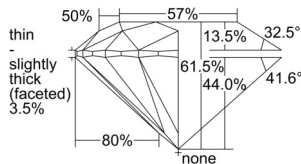

GIA®

FACSIMILE

GIA REPORT 6502872651

Verify this report at GIA.edu

GIA NATURAL DIAMOND DOSSIER®

November 14, 2024
GIA Report Number 6502872651
Shape and Cutting Style ..... Round Brilliant
Measurements ..... 4.32 - 4.36 x 2.67 mm

GRADING RESULTS

Carat Weight ..... 0.30 carat
Color Grade I
Clarity Grade VS1
Cut Grade ..... Excellent

ADDITIONAL GRADING INFORMATION

Polish ..... Excellent
Symmetry ..... Excellent
Fluorescence ..... None
Clarity Characteristics ..... Crystal, Feather
Inscription(s): GIA 6502872651

PROPORTIONS

GRADING SCALES

GIA COLOR SCALE	GIA CLARITY SCALE	GIA CUT SCALE	
D	FLAWLESS	EXCELLENT	
E	INTERNALLY FLAWLESS		
F		VVS₁	VERY GOOD
G	VVS₂		
H	VS₁	GOOD	
I	VS₂		
J	SI₁	FAIR	
K	SI₂		
L	I₁	POOR	
M			
N			
O	I₂		
P			
Q			
R	I₃		
S			
T			
U			
V			
W			
X			
Y			
Z