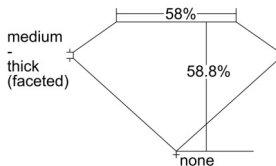

GIA®

FACSIMILE

GIA REPORT 6502500086

Verify this report at GIA.edu

GIA NATURAL DIAMOND DOSSIER®

September 25, 2024
GIA Report Number 6502500086
Shape and Cutting Style ..... Heart Brilliant
Measurements ..... 5.37 x 6.29 x 3.70 mm

GRADING RESULTS

Carat Weight ..... 0.71 carat
Color Grade ..... G
Clarity Grade VS2

ADDITIONAL GRADING INFORMATION

Polish ..... Excellent
Symmetry ..... Very Good
Fluorescence ..... None
Clarity Characteristics ..... Feather
Inscription(s): GIA 6502500086

PROPORTIONS

Profile not to actual proportions

GRADING SCALES

GIA COLOR SCALE		GIA CLARITY SCALE				
COLORLESS	D	VERY VERY SLIGHTLY INCLUDED	FLAWLESS			
	E		INTERNALLY FLAWLESS			
	F		VVS₁			
	NEAR COLORLESS	G	VERY SLIGHTLY INCLUDED	VVS₂		
		H		VS₁		
		FAINT	I	SLIGHTLY INCLUDED	VS₂	
			J		SI₁	
			LIGHT	K	INCLUDED	SI₂
	L	I₁				
	M	I₂				
N	I₃					
O						
P						
Q						
R						
S						
T						
U						
V						
W						
X						
Y						
Z