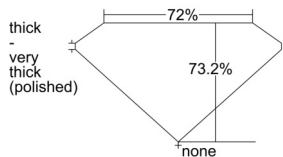

GIA®

FACSIMILE

GIA REPORT 6502494813

Verify this report at GIA.edu

GIA NATURAL DIAMOND DOSSIER®

September 25, 2024
GIA Report Number 6502494813
Shape and Cutting Style ..... Square Modified Brilliant
Measurements ..... 4.54 x 4.46 x 3.26 mm

GRADING RESULTS

Carat Weight ..... 0.61 carat
Color Grade ..... J
Clarity Grade VS1

ADDITIONAL GRADING INFORMATION

Polish ..... Excellent
Symmetry ..... Very Good
Fluorescence ..... None
Clarity Characteristics ..... Crystal, Needle, Pinpoint
Inscription(s): GIA 6502494813

PROPORTIONS

Profile not to actual proportions

GRADING SCALES

GIA COLOR SCALE		GIA CLARITY SCALE			
COLORLESS	D	NEAR COLORLESS	FLAWLESS		
	E		INTERNALLY FLAWLESS		
	F		VERY VERY SLIGHTLY INCLUDED	VVS₁	
	G			VVS₂	
	H			VERY SLIGHTLY INCLUDED	VS₁
	I		VS₂		
	J		SLIGHTLY INCLUDED		SI₁
	K			SI₂	
	L			INCLUDED	I₁
	M		I₂		
N	I₃				
O	LIGHT				
P					
Q					
R					
S					
T					
U					
V					
W					
X					
Y					
Z