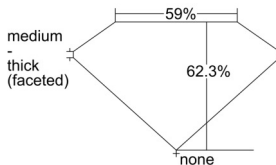

GIA®

FACSIMILE

GIA REPORT 6502322204

Verify this report at GIA.edu

GIA NATURAL DIAMOND DOSSIER®

August 30, 2024
GIA Report Number 6502322204
Shape and Cutting Style ..... Marquise Brilliant
Measurements ..... 9.28 x 4.86 x 3.03 mm

GRADING RESULTS

Carat Weight ..... 0.80 carat
Color Grade ..... D
Clarity Grade VS2

ADDITIONAL GRADING INFORMATION

Polish ..... Excellent
Symmetry ..... Excellent
Fluorescence ..... Faint
Clarity Characteristics ..... Crystal
Inscription(s): GIA 6502322204

PROPORTIONS

Profile not to actual proportions

GRADING SCALES

GIA COLOR SCALE		GIA CLARITY SCALE			
COLORLESS	D	VERY VERY SLIGHTLY INCLUDED	FLAWLESS		
	E		INTERNALLY FLAWLESS		
	F	VERY SLIGHTLY INCLUDED	VVS₁		
	G		VVS₂		
	H		VS₁		
	NEAR COLORLESS	I	SLIGHTLY INCLUDED	VS₂	
		J		SI₁	
		FAINT	K	INCLUDED	SI₂
			L		I₁
			M		I₂
VERT LIGHT	N	LIGHT	I₃		
	O				
	P				
	Q				
	R				
	S