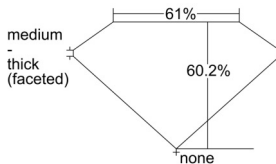

GIA®

FACSIMILE

GIA REPORT 6502307439

Verify this report at GIA.edu

GIA NATURAL DIAMOND DOSSIER®

August 29, 2024
GIA Report Number 6502307439
Shape and Cutting Style ..... Pear Brilliant
Measurements ..... 8.05 x 5.02 x 3.02 mm

GRADING RESULTS

Carat Weight ..... 0.73 carat
Color Grade ..... E
Clarity Grade ..... Internally Flawless

ADDITIONAL GRADING INFORMATION

Polish ..... Excellent
Symmetry ..... Excellent
Fluorescence ..... Faint
Clarity Characteristics ..... Minor Details of Polish
Inscription(s): GIA 6502307439

PROPORTIONS

Profile not to actual proportions

GRADING SCALES

GIA COLOR SCALE		GIA CLARITY SCALE	
COLORLESS	D	VERY VERY SLIGHTLY INCLUDED	FLAWLESS
	E		INTERNALLY FLAWLESS
	F		VVS₁
	G		VVS₂
	H		VS₁
	I		VS₂
	J		SI₁
	K		SI₂
	L		I₁
	M		I₂
NEAR COLORLESS	N	SLIGHTLY INCLUDED	I₃
	O		
	P		
	Q		
FAINT	R	INCLUDED	
	S		
	T		
	U		
VERT LIGHT	V		
	W		
	X		
	Y		
LIGHT	Z