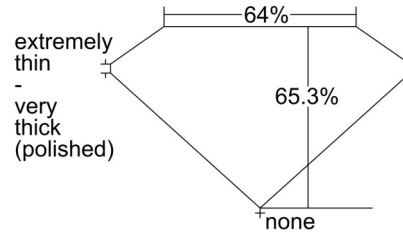

GIA NATURAL DIAMOND GRADING REPORT

August 26, 2024
 GIA Report Number 6502249433
 Shape and Cutting Style Cut-Cornered Rectangular
 Modified Brilliant
 Measurements 6.98 x 4.98 x 3.25 mm

GRADING RESULTS

Carat Weight 1.01 carat
 Color Grade I
 Clarity Grade VS2

ADDITIONAL GRADING INFORMATION

Polish Excellent
 Symmetry Very Good
 Fluorescence None
 Inscription(s): GIA 6502249433

Comments: Clouds, internal graining and surface graining are not shown.

PROPORTIONS

Profile not to actual proportions

CLARITY CHARACTERISTICS

KEY TO SYMBOLS*

-  Feather
-  Natural
-  Indented Natural
-  Crystal
-  Needle

* Red symbols denote internal characteristics (inclusions). Green or black symbols denote external characteristics (blemishes). Diagram is an approximate representation of the diamond, and symbols shown indicate type, position, and approximate size of clarity characteristics. All clarity characteristics may not be shown. Details of finish are not shown.