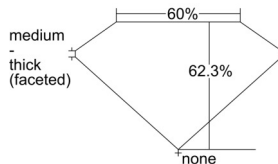

GIA®

FACSIMILE

GIA REPORT 6502136982

Verify this report at GIA.edu

GIA NATURAL DIAMOND DOSSIER®

August 08, 2024
GIA Report Number 6502136982
Shape and Cutting Style ..... Oval Brilliant
Measurements ..... 6.63 x 4.64 x 2.89 mm

GRADING RESULTS

Carat Weight ..... 0.56 carat
Color Grade ..... G
Clarity Grade VS1

ADDITIONAL GRADING INFORMATION

Polish ..... Excellent
Symmetry ..... Very Good
Fluorescence ..... None
Clarity Characteristics..... Crystal, Feather, Needle, Pinpoint
Inscription(s): GIA 6502136982

PROPORTIONS

Profile not to actual proportions

GRADING SCALES

GIA COLOR SCALE		GIA CLARITY SCALE			
COLORLESS	D	VERY VERY SLIGHTLY INCLUDED	FLAWLESS		
	E		INTERNALLY FLAWLESS		
	F	VERY SLIGHTLY INCLUDED	VVS₁		
	G		VVS₂		
	H		VS₁		
	NEAR COLORLESS	I	SLIGHTLY INCLUDED	VS₂	
		J		SI₁	
		FAINT	K	INCLUDED	SI₂
			L		I₁
			M		I₂
VERT LIGHT	N	NOT GRADED	I₃		
	O				
	P				
	Q				
	R				
LIGHT	S				
	T				
	U				
	V				
	W				
X					
Y					
Z